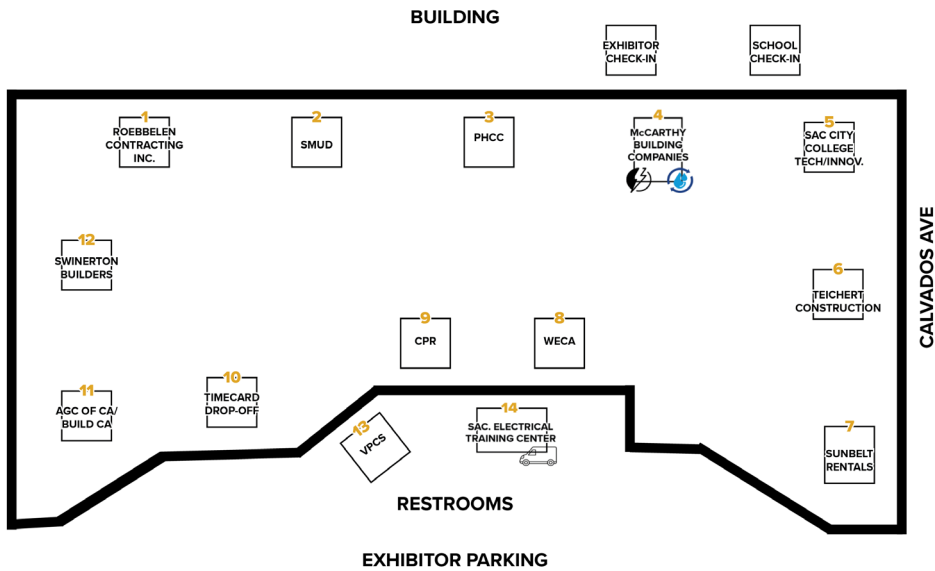

TRADESDAY.ORG | GET SOCIAL WITH US

EVENT PARTNER

SILVER SPONSORS

BRONZE SPONSORS

MIDDLE SCHOOL TRADES DAY - EXHIBITOR MAP

MIDDLE SCHOOL TRADES DAY - EXHIBITORS

1. Roebbelen Contracting
2. SMUD
3. Plumbing-Heating-Cooling Contractors of the Greater Sacramento Area Training Facility (PHCC-GSA Training Facility)
4. McCarthy Building Companies
5. Sacramento City College - Technology and Innovation Division
6. Teichert
7. Sunbelt
8. WECA
9. CPR with Heart
10. Timecard Drop Off
11. AGC of CA /BUILD CA
12. Swinerton Builders
13. VPCS
14. Sacramento Electrical Training Center