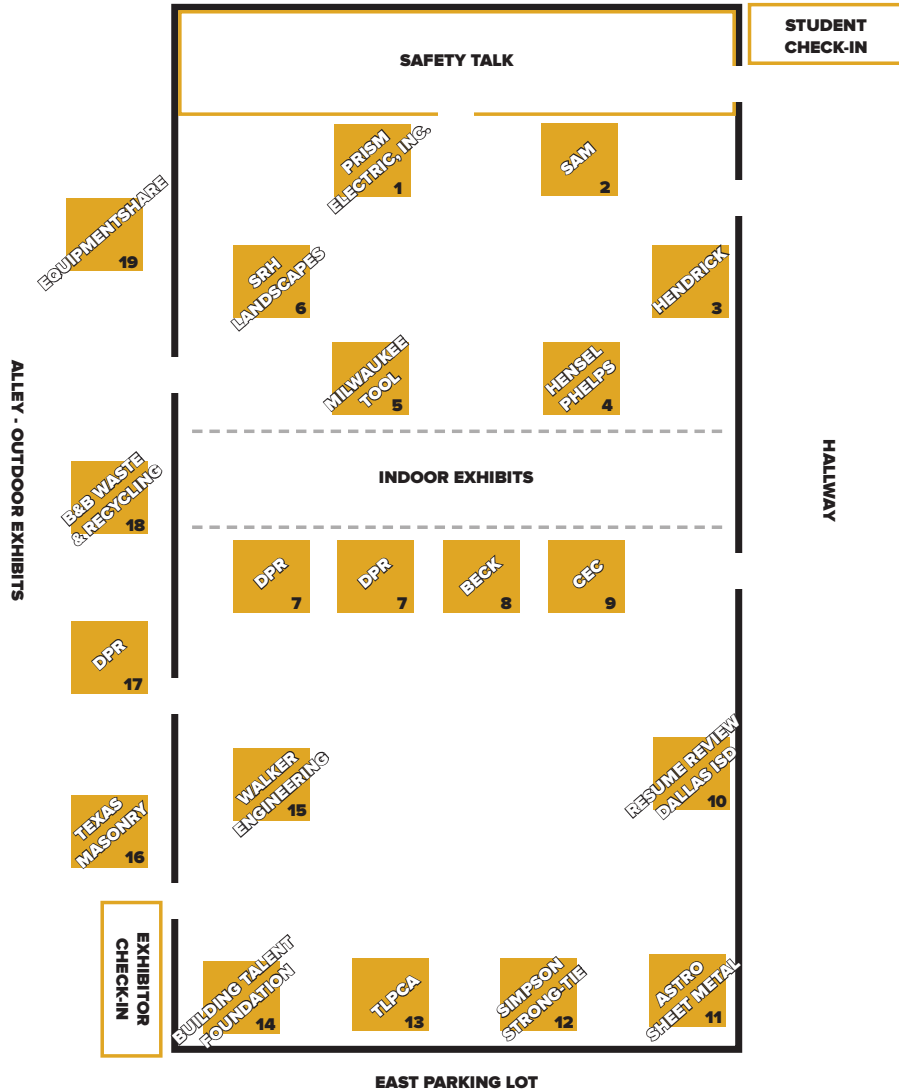

TRADESDAY.ORG | GET SOCIAL WITH US

SIGNATURE SPONSORS

**TEXAS MASONRY
COUNCIL**

WALKER
ENGINEERING

DALLAS FORT WORTH TRADES DAY - EXHIBITOR MAP

DALLAS FORT WORTH TRADES DAY - EXHIBITORS

1. Prism Electric, Inc.
2. Surveying and Mapping, LLC (SAM)
3. Hendrick Scholarship Foundation
4. Hensel Phelps
5. Milwaukee Tool
6. SRH Landscapes
7. DPR Construction
8. The Beck Group
9. CEC Facilities Group
10. Resume Review - Dallas ISD's Workforce Development and Employer Relations Department
11. Astro Sheet Metal
12. Simpson Strong-Tie
13. Texas Lathing & Plastering Contractors Association (TLPCA)
14. Building Talent Foundation
15. Walker Engineering
16. Texas Masonry Council
17. DPR Construction (Outdoor)
18. B&B Waste & Recycling
19. EquipmentShare