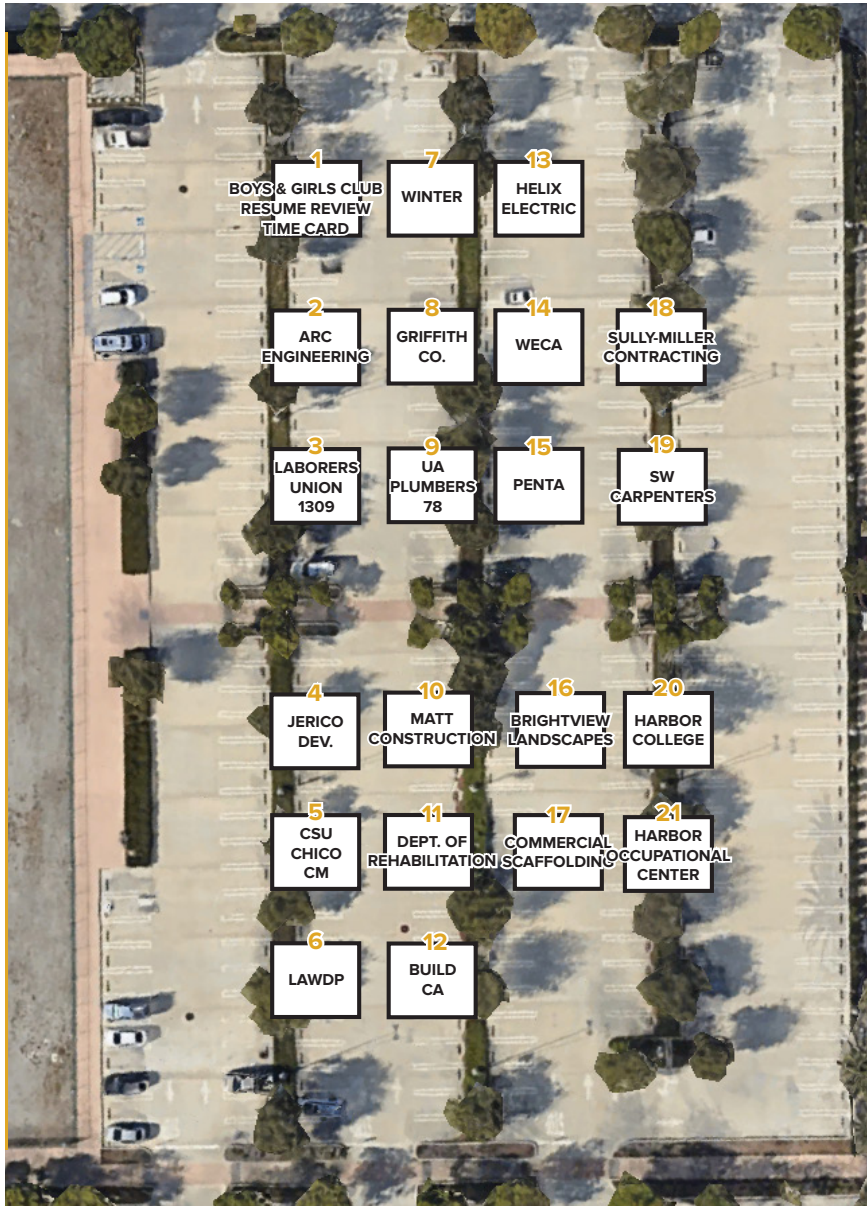

TRADESDAY.ORG | GET SOCIAL WITH US

EVENT PARTNERS

SIGNATURE SPONSORS

GOLD SPONSORS

PORT OF LA TRADES DAY - EXHIBITOR MAP

PORT OF LA TRADES DAY - EXHIBITORS

1. Boys & Girls Club - LA Harbor
Resume Review & Time Card Drop-off
2. ARC Engineering
3. Laborers Union Local 1309
4. Jerico Development
5. CSU - Chico, Construction Management
6. Los Angeles Department of Water and Power (LADWP)
7. Women In Non-Traditional Employment Roles (W.I.N.T.E.R)
8. Griffith Company
9. UA Plumbers 78
10. MATT Construction
11. Department of Rehabilitation
12. Build California
13. Helix Electric
14. Western Electrical Contractors Association, Inc. (WECA)
15. PENTA Building Group
16. Brightview Landscapes
17. Commercial Scaffolding, Inc.
18. Sully-Miller Contracting Co.
19. Southwest Regional Council of Carpenters
20. Los Angeles Harbor College
21. Harbor Occupational Center