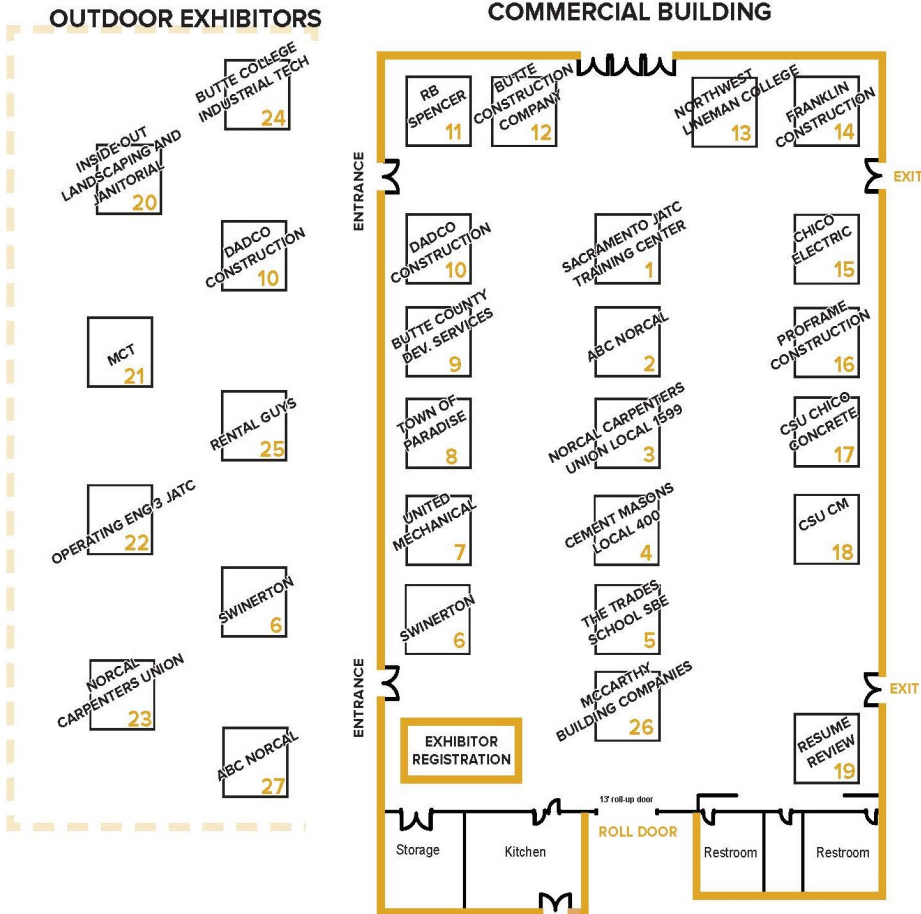

TRADESDAY.ORG | GET SOCIAL WITH US

EVENT PARTNERS

GOLD SPONSOR

Chico State
Construction
Management

SILVER SPONSORS

SWINERTON

1. Sacramento JATC Training Center
2. Butte College Industrial Tech
3. NorCal Carpenters Union Local 1599
4. Cement Masons Local 400
5. The Trades School SBE
6. Swinerton
7. United Mechanical
8. Town of Paradise
9. Butte County Development Services
10. DADCO Construction
11. RB Spencer
12. Butte Construction Company
13. Northwest Lineman College
14. Franklin Construction
15. Chico Electric
16. Proframe Construction
17. CSU Chico, Concrete Industry Management
18. CSU, Concrete Industry Management
19. Resume Review
20. Inside Out Landscaping and Janitorial
21. MCT
22. Operating Engineers JATC
23. NorCal Carpenters Union
24. Butte College Industrial Tech
25. Rental Guys
26. McCarthy Building Companies
27. ABC NorCal